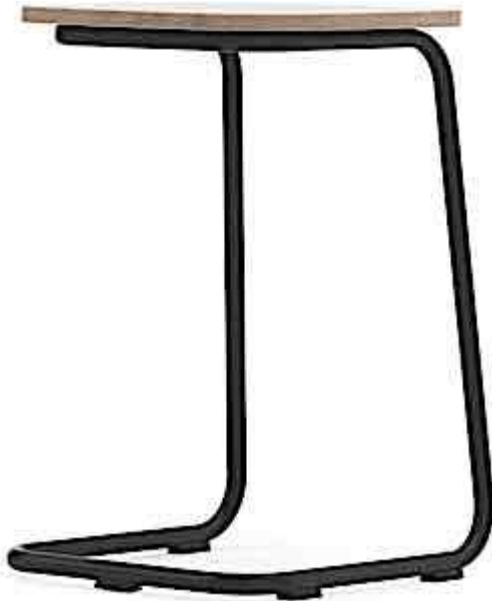

Pal Laptop Table (390mm x 390mm) Full White Finish (PAL1)

torasen

Code: 6025439
Manu Ref:

Pack Quantity 1
As Low As: £120.00 ex. VAT

Overview

- Laptop table
- Soft Square
- Tubular Steel Cantilever Frame
- Full White Finish
- Various finishes available
- Dimensions: 390mm x 390mm